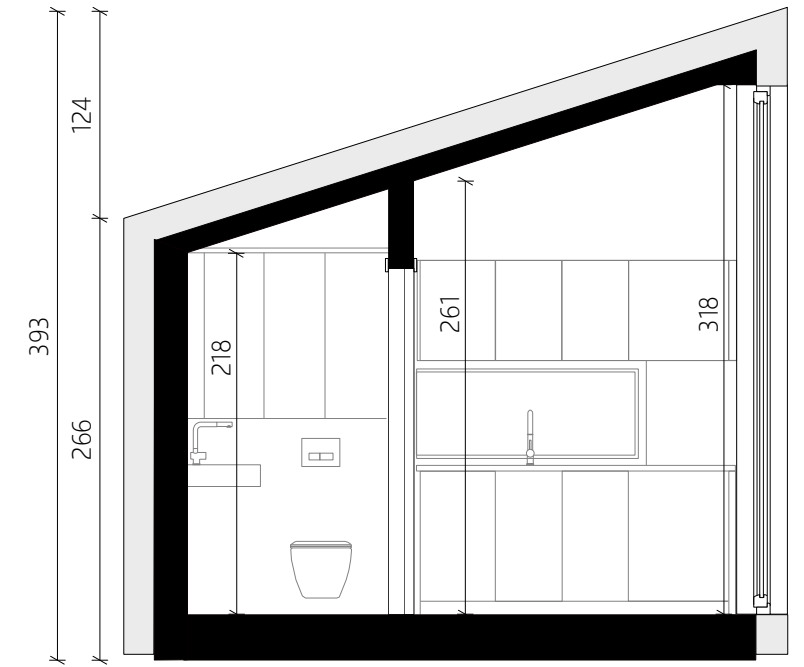

20.31m²

Room	surface m ²
Living room with kitchenette	17.63
Bathroom	2.68
<hr/>	
usable area	20.31