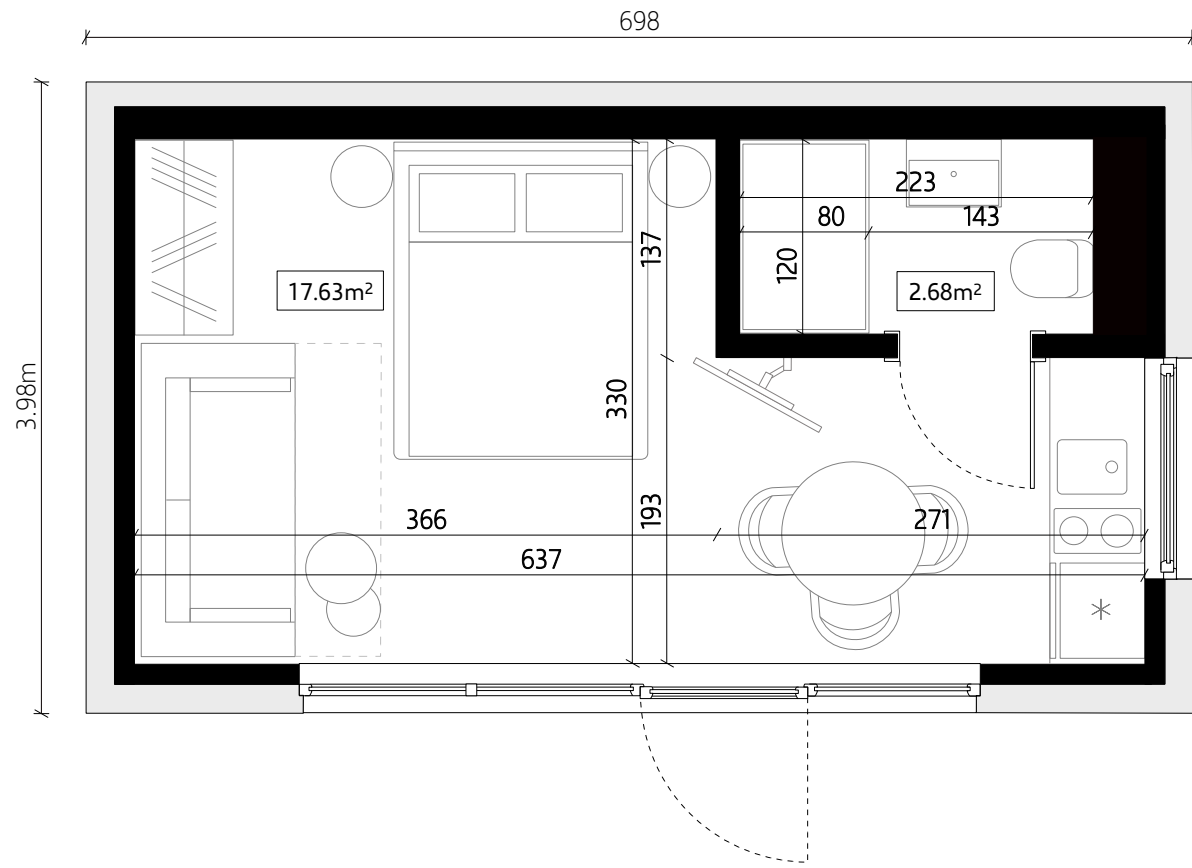

20.31m²

Room	surface m ²
Living room with kitchenette	17.63
Bathroom	2.68
<hr/>	
usable area	20.31